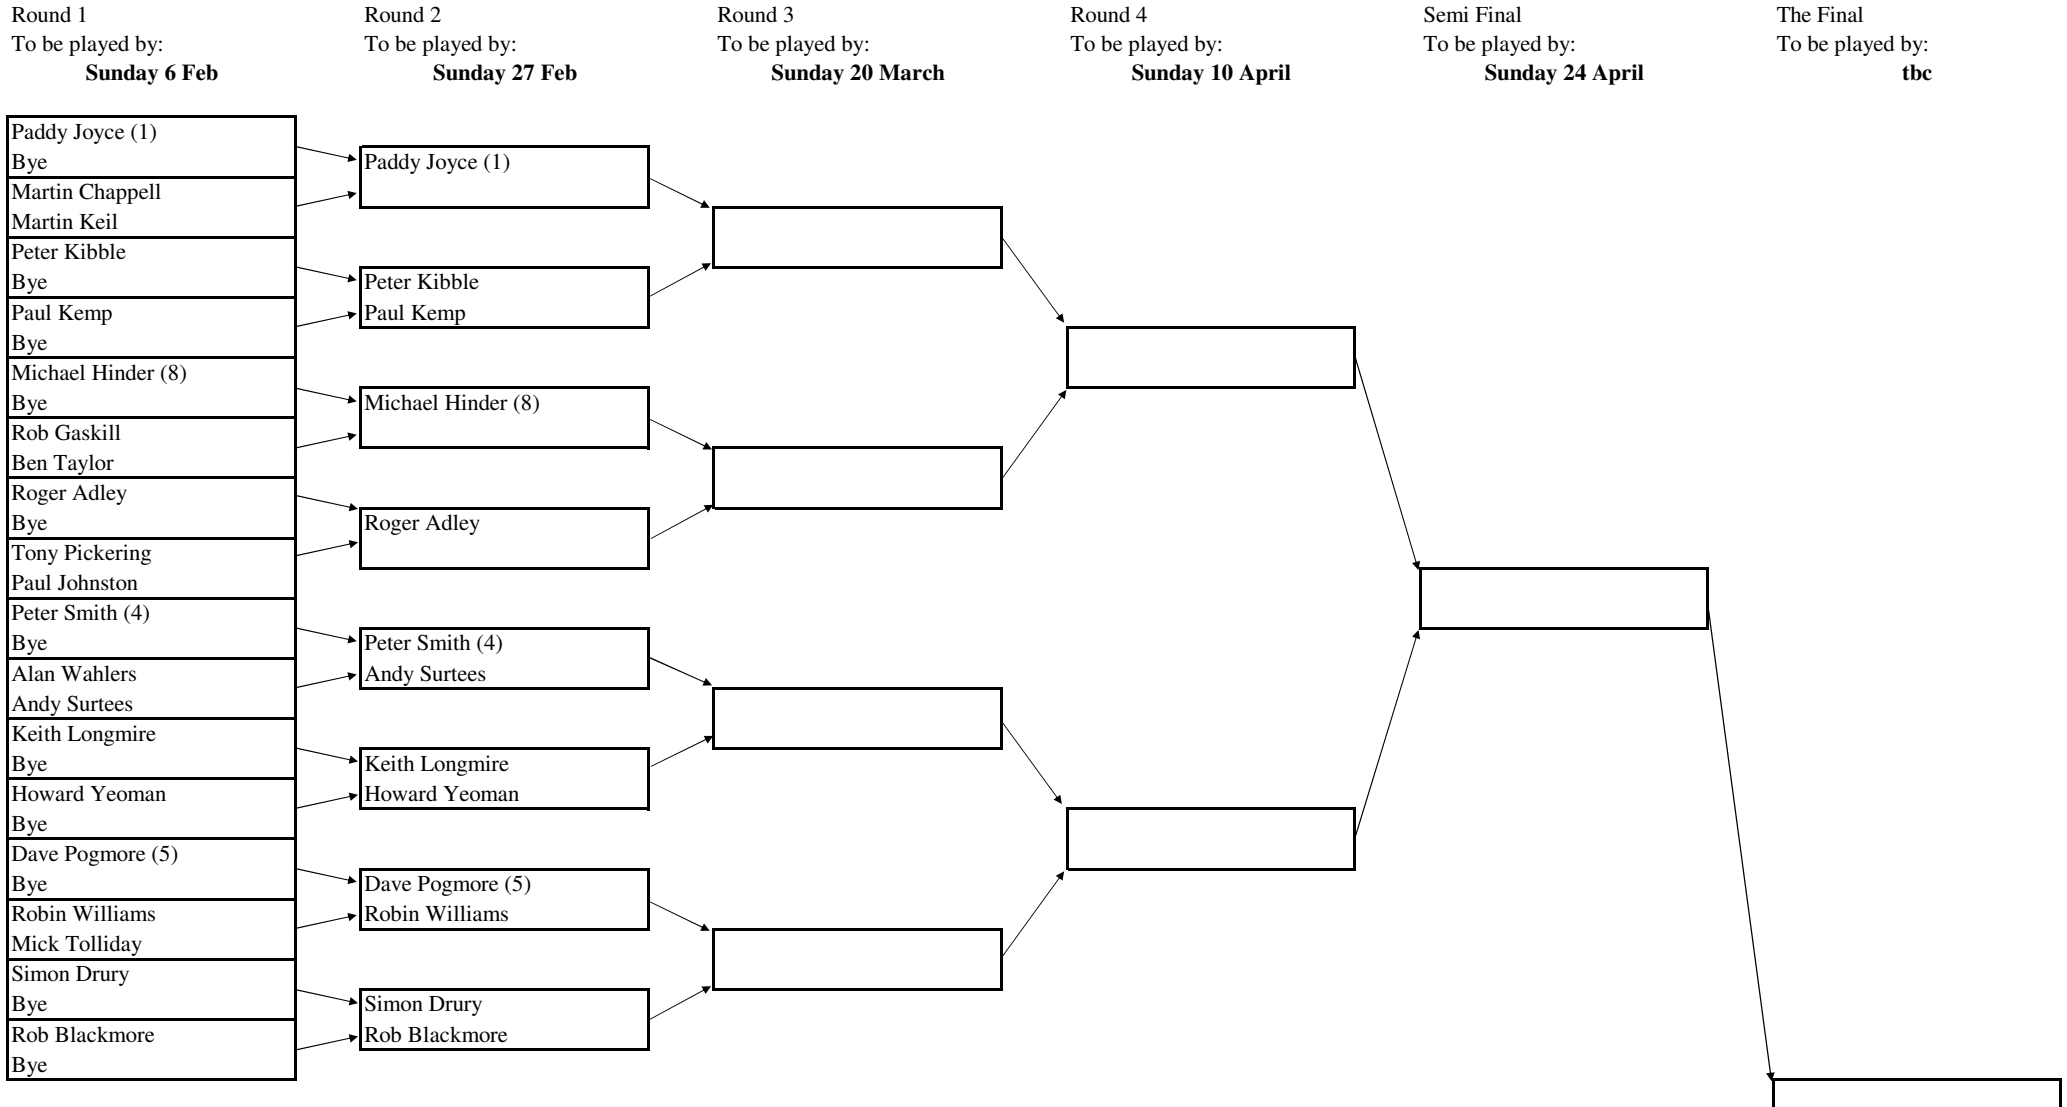

Cedric Best Draw - 2011 - results received upto 2 Feb

Round 1
To be played by:
Sunday 6 Feb

Round 2
To be played by:
Sunday 27 Feb

Round 3
To be played by:
Sunday 20 March

Round 4
To be played by:
Sunday 10 April

Semi Final
To be played by:
Sunday 24 April

The Final
To be played by:
tbc

Draw is available online at <http://southwellsquashclub.co.uk/club-competitions/club-competitions-draw-2011/>