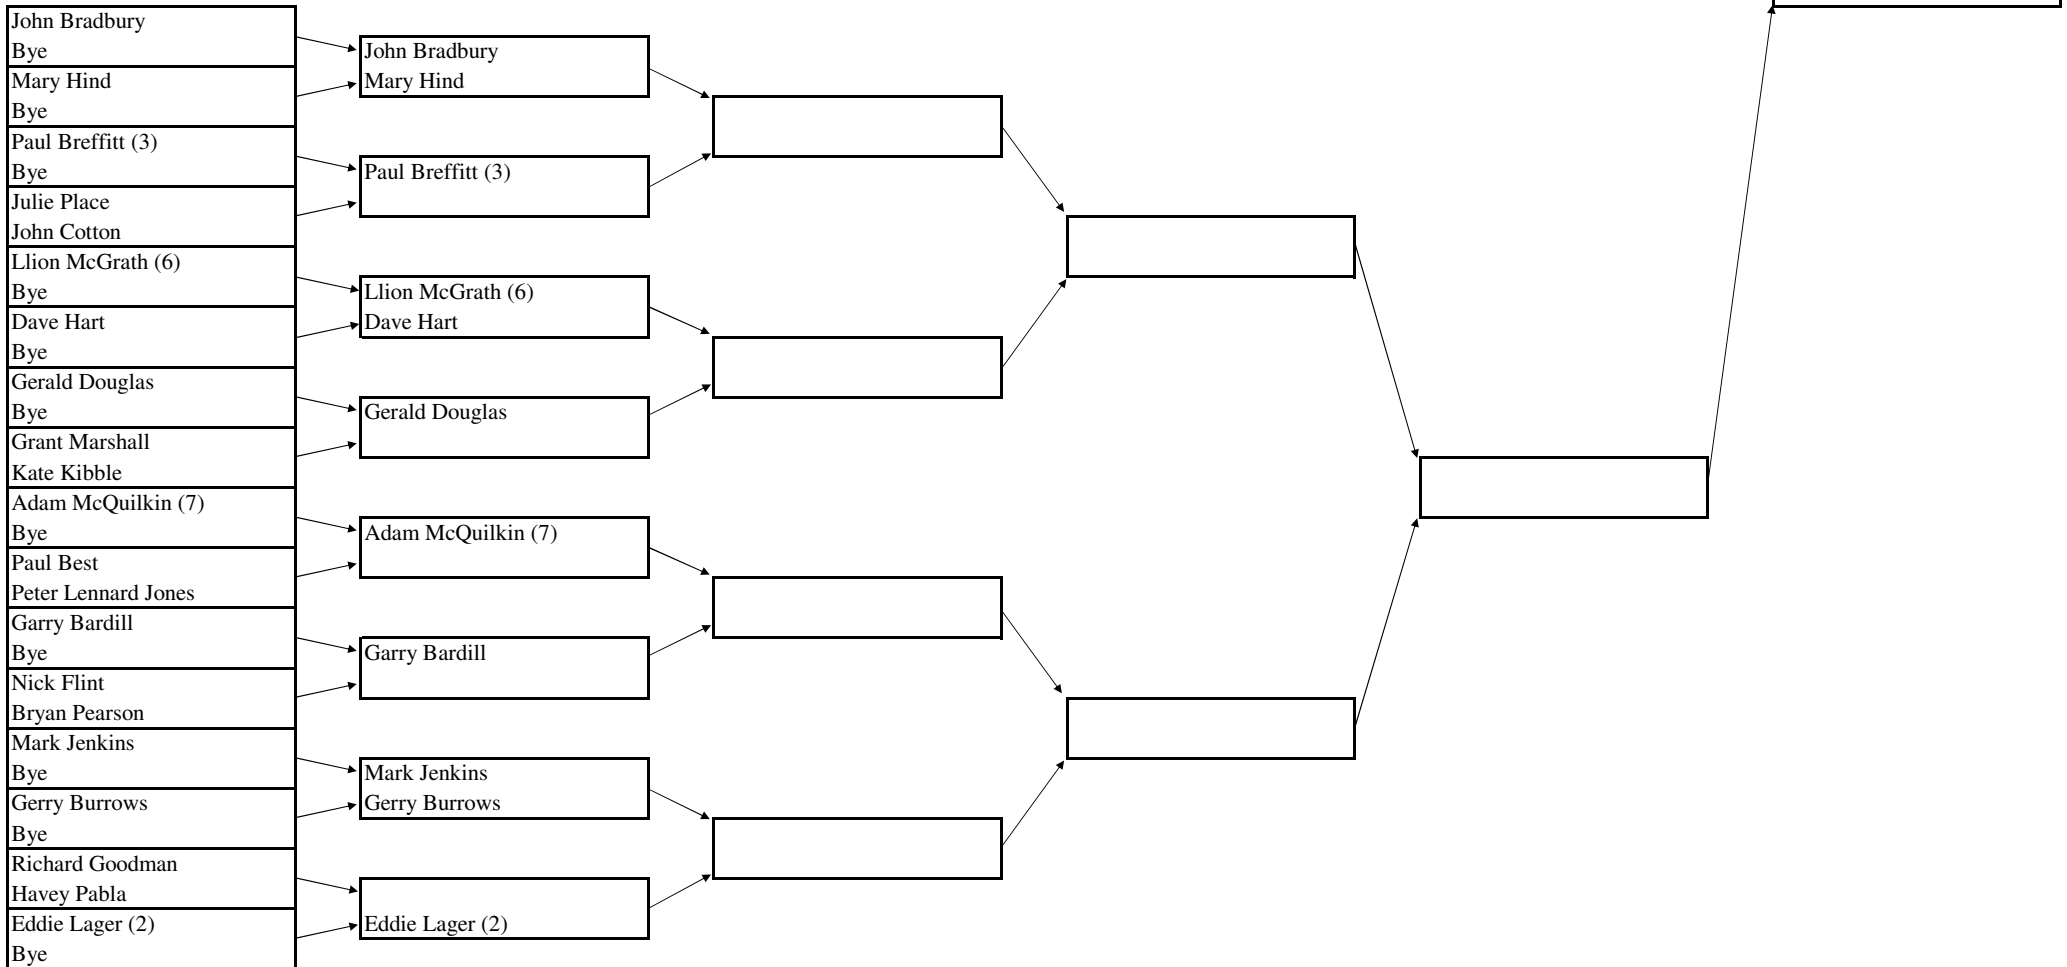

Semi Final
To be played by:
Sunday 24 April

The Final
To be played by:
tbc

Draw is available online at <http://southwellsquashclub.co.uk/club-competitions/club-competitions-draw-2011/>